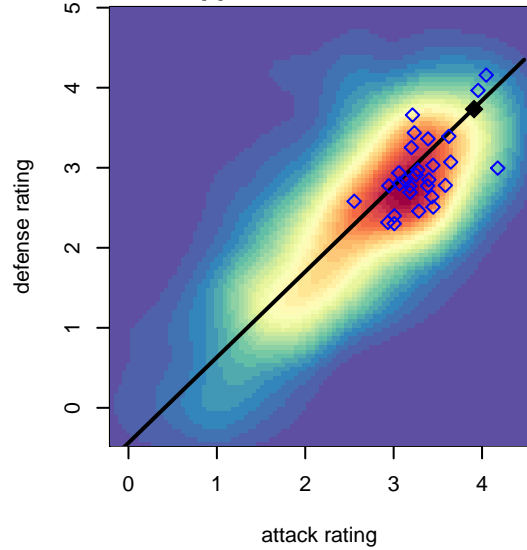

**attack and defense rating
relative to others at age
and all opponents in last 13 months**