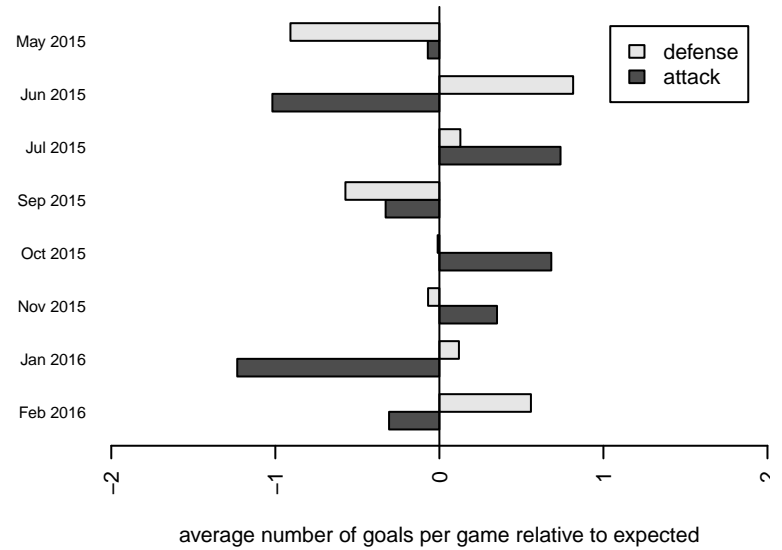

Performance relative to 13 month average