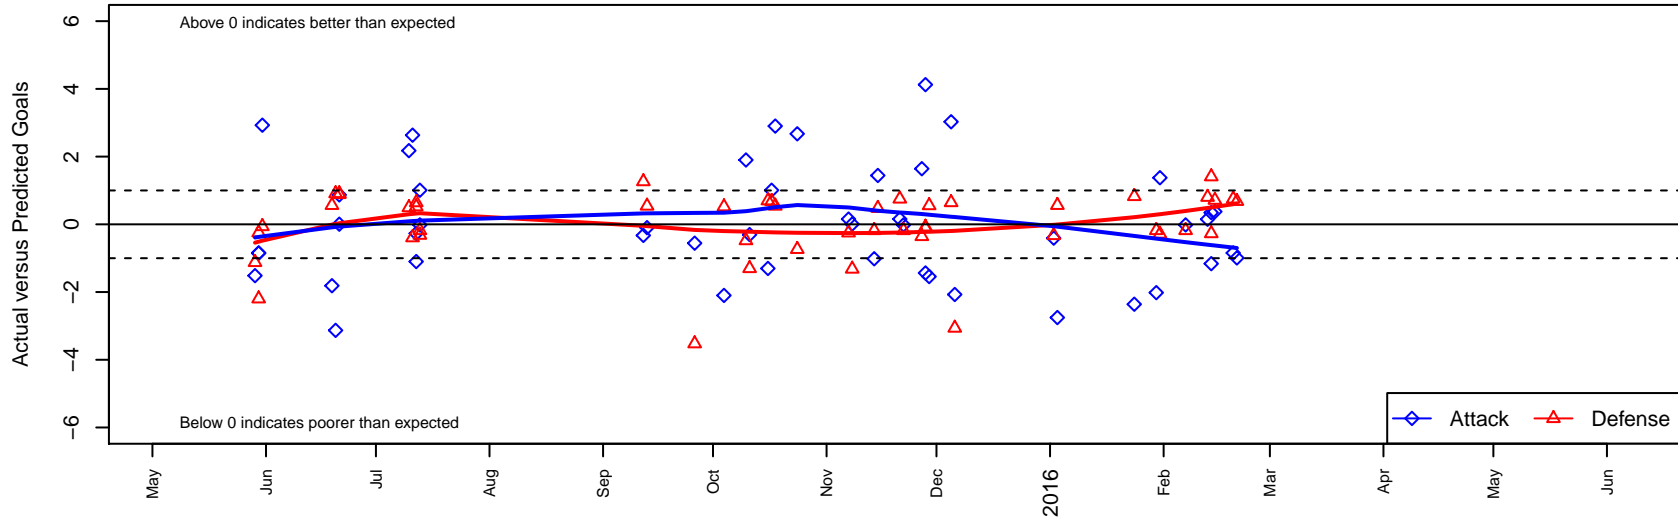

WPFC Black B99

Washington Premier FC
 Tacoma, WA
 B99 total strength=1903
 attack=49.88 defense=41.79
 fall league = RCL B99 Div 1

alt names used:
 WPFC B99 Black
 WASHINGTON PREMIER FC WPFC 99 BLAC
 WASHINGTON PREMIER FC WPFC 99 BLAC
 WASHINGTON PREMIER FC WPFC 99 BLAC
 WPFC B99 Black (A)
 WPFC B99 Black (A)

WPFC Black B99
 Dots are actual minus expected GF (blue circles) and GA (red triangles).
 Blue line is smoothed change in attack strength. Red is smoothed change in defense strength.

**attack and defense variance (black dot)
relative to other teams
and top 10 in region**