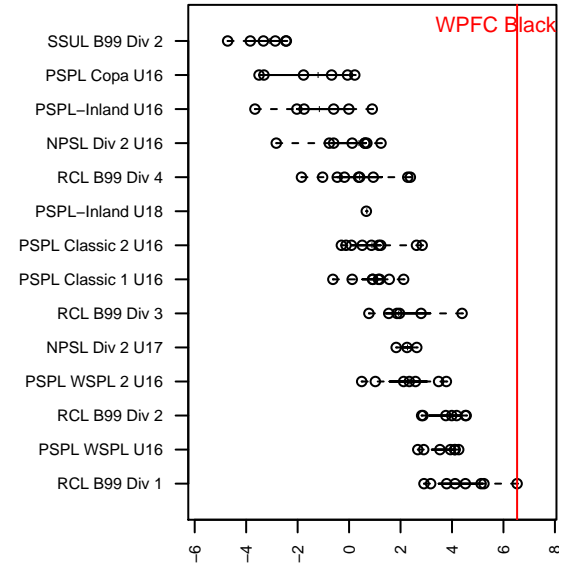

**attack and defense rating
relative to others at age
and all opponents in last 13 months**